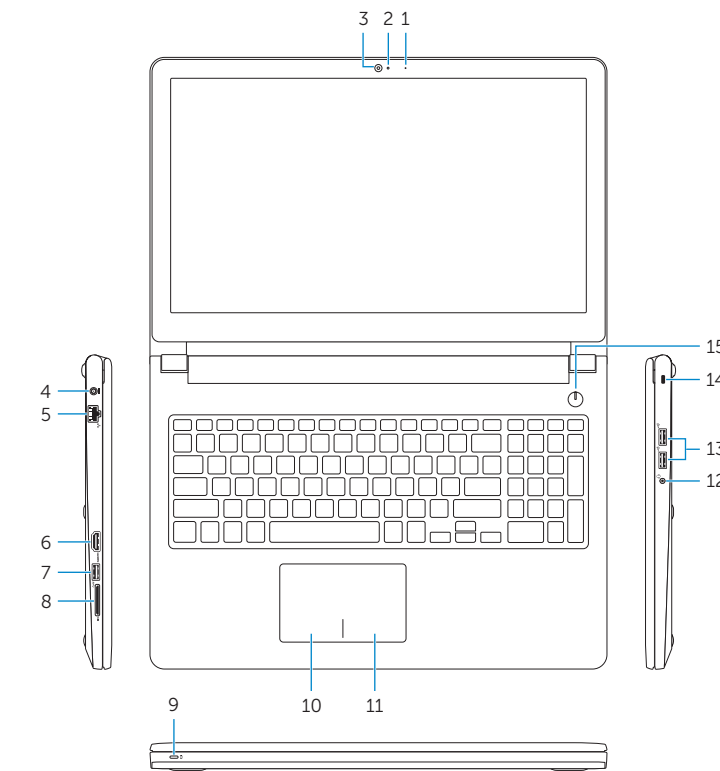

Features

Funkcije | Özellikler | Tính năng | الميزات

1. Microphone
2. Camera-status light
3. Camera
4. Power-adaptor port
5. Network port (Inspiron 3558 only)
6. HDMI port
7. USB 3.0 port
8. Media-card reader
9. Power and battery-status light/hard-drive activity light
10. Left-click area
11. Right-click area
12. Headset port
13. USB 2.0 ports (2)
14. Security-cable slot
15. Power button
16. Regulatory label (in battery bay)
17. Battery
18. Battery-release latch
19. Service Tag label

1. Mikrofon
2. Lučka stanja kamere
3. Kamera
4. Vrata za napajalnik
5. Vrata omrežja (samo Inspiron 3558)
6. Vrata HDMI
7. Vrata USB 3.0
8. Bralnik predstavnostnih kartic
9. Lučka stanja napajanja in baterije/lučka dejavnosti trdega diska
10. Območje za levi klik

11. Območje za desni klik
12. Vrata za slušalke
13. Vrata USB 2.0 (2)
14. Reža za varnostni kabel
15. Gumb za vklop/izklop
16. Regulativna oznaka (v ležišču za baterijo)
17. Baterija
18. Zaklep za sprostitev baterije
19. Nalepka s servisno oznako

1. Mikrofon
2. Kamera durum ışığı
3. Kamera
4. Güç adaptörü bağlantı noktası
5. Ağ bağlantı noktası (sadece Inspiron 3558)
6. HDMI bağlantı noktası
7. USB 3.0 bağlantı noktası
8. Ortam kartı okuyucu
9. Güç ve pil durum ışığı/ sabit sürücü etkinlik ışığı

10. Sol tıklatma alanı
11. Sağ tıklatma alanı
12. Mikrofonlu kulaklık bağlantı noktası
13. USB 2.0 bağlantı noktaları (2)
14. Güvenlik kablosu yuvası
15. Güç düğmesi
16. Yasal etiket (pil yuvasında)
17. Pil
18. Pil serbest bırakma mandalı
19. Servis Etiket

1. Micrô
2. Đèn trạng thái camera
3. Camera
4. Cổng bộ chuyển đổi nguồn điện
5. Cổng mạng (chỉ có ở Inspiron 3558)
6. Cổng HDMI
7. Cổng USB 3.0
8. Khe đọc thẻ nhớ
9. Đèn tình trạng nguồn và pin/đèn hoạt động ổ đĩa cứng
10. Vùng nhấp trái

11. Vùng nhấp phải
  12. Cổng tai nghe
  13. Cổng USB 2.0 (2)
  14. Khe cáp bảo vệ
  15. Nút nguồn
  16. Nhãn quy định (trong khay pin)
  17. Pin
  18. Chốt nhả pin
  19. Nhãn Thẻ bảo trì
11. منطقة النقر الأيمن
  12. منفذ سماعة الرأس
  13. منافذ USB 2.0 (2)
  14. قنطرة كبل الأمان
  15. زر التيار
  16. الملصق التنظيمي (في غلبة البطارية)
  17. البطارية
  18. قفل تحرير البطارية
  19. ملصق رمز الخدمة
1. الميكروفون
  2. مصباح حالة الكاميرا
  3. الكاميرا
  4. منفذ مهاتي التيار
  5. منفذ الشبكة (فقط Inspiron 3558)
  6. منفذ HDMI
  7. منفذ USB 3.0
  8. قارئ بطاقات الوسائط
  9. مصباح حالة التيار والبطارية/مصباح نشاط محرك الأقراص الثابتة
  10. منطقة النقر الأيسر

Shortcut keys

Bližnjične tipke | Kısayol tuşları | Phím tắt | مفاتيح الاختصار

Mute audio

Utišaj zvok | Sesi kapat

Tắt âm | كتم الصوت

Decrease volume

Zmanjšaj glasnost | Ses seviyesini düşür

Giảm âm lượng | خفض مستوى الصوت

Increase volume

Povečaj glasnost | Ses seviyesini artır

Tăng âm lượng | رفع مستوى الصوت

Play previous track/chapter

Predvajaj prejšnji posnetek/poglavje | Önceki parçayı/bölümü oynat

Phát bản nhạc/chương trước đó | تشغيل المسار/الفصل السابق

Play/Pause

Predvajaj/premor | Oynat/Duraklat

Phát/Tạm dừng | تشغيل/إيقاف مؤقت

Play next track/chapter

Predvajaj naslednji posnetek/poglavje | Sonraki parçayı/bölümü oynat

Phát bản nhạc/chương kế tiếp | تشغيل المسار/الفصل التالي