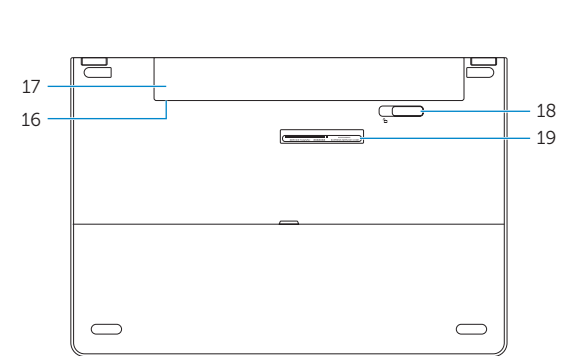

Features

Funkcije | Özellikler | Tính năng | الميزات

1. Microphone
2. Camera-status light
3. Camera
4. Power-adaptor port
5. Network port (Inspiron 3558 only)
6. HDMI port
7. USB 3.0 port
8. Media-card reader
9. Power and battery-status light/hard-drive activity light
10. Left-click area
11. Right-click area
12. Headset port
13. USB 2.0 ports (2)
14. Security-cable slot
15. Power button
16. Regulatory label (in battery bay)
17. Battery
18. Battery-release latch
19. Service Tag label

1. Mikrofon
2. Lučka stanja kamere
3. Kamera
4. Vrata za napajalnik
5. Vrata omrežja (samo Inspiron 3558)
6. Vrata HDMI
7. Vrata USB 3.0
8. Bralnik predstavnostnih kartic
9. Lučka stanja napajanja in baterije/lučka dejavnosti trdega diska
10. Območje za levi klik

11. Območje za desni klik
12. Vrata za slušalke
13. Vrata USB 2.0 (2)
14. Reža za varnostni kabel
15. Gumb za vklop/izklop
16. Regulativna oznaka (v ležišču za baterijo)
17. Baterija
18. Zaklep za sprostitev baterije
19. Nalepka s servisno oznako

1. Mikrofon
2. Kamera durum ışığı
3. Kamera
4. Güç adaptörü bağlantı noktası
5. Ağ bağlantı noktası (sadece Inspiron 3558)
6. HDMI bağlantı noktası
7. USB 3.0 bağlantı noktası
8. Ortam kartı okuyucu
9. Güç ve pil durum ışığı/ sabit sürücü etkinlik ışığı

10. Sol tıklatma alanı
11. Sağ tıklatma alanı
12. Mikrofonlu kulaklık bağlantı noktası
13. USB 2.0 bağlantı noktaları (2)
14. Güvenlik kablosu yuvası
15. Güç düğmesi
16. Yasal etiket (pil yuvasında)
17. Pil
18. Pil serbest bırakma mandalı
19. Servis Etiket

1. Micrô
2. Đèn trạng thái camera
3. Camera
4. Cổng bộ chuyển đổi nguồn điện
5. Cổng mạng (chỉ có ở Inspiron 3558)
6. Cổng HDMI
7. Cổng USB 3.0
8. Khe đọc thẻ nhớ
9. Đèn tình trạng nguồn và pin/đèn hoạt động ổ đĩa cứng
10. Vùng nhấp trái

11. Vùng nhấp phải
  12. Cổng tai nghe
  13. Cổng USB 2.0 (2)
  14. Khe cáp bảo vệ
  15. Nút nguồn
  16. Nhãn quy định (trong khay pin)
  17. Pin
  18. Chốt nhả pin
  19. Nhãn Thẻ bảo trì
11. منطقة النقر الأيمن
  12. منفذ سماعة الرأس
  13. منافذ USB 2.0 (2)
  14. قنطرة كبل الأمان
  15. زر التيار
  16. الملصق التنظيمي (في غلبة البطارية)
  17. البطارية
  18. قفل تحرير البطارية
  19. ملصق رمز الخدمة
1. الميكروفون
  2. مصباح حالة الكاميرا
  3. الكاميرا
  4. منفذ مهاتي التيار
  5. منفذ الشبكة (فقط Inspiron 3558)
  6. منفذ HDMI
  7. منفذ USB 3.0
  8. قارئ بطاقات الوسائط
  9. مصباح حالة التيار والبطارية/مصباح نشاط محرك الأقراص الثابتة
  10. منطقة النقر الأيسر

Shortcut keys

Bližnjične tipke | Kısayol tuşları | Phím tắt | مفاتيح الاختصار

Mute audio

Utišaj zvok | Sesi kapat

Tắt âm | كتم الصوت

Decrease volume

Zmanjšaj glasnost | Ses seviyesini düşür

Giảm âm lượng | خفض مستوى الصوت

Increase volume

Povečaj glasnost | Ses seviyesini artır

Tăng âm lượng | رفع مستوى الصوت

Play previous track/chapter

Predvajaj prejšnji posnetek/poglavje | Önceki parçayı/bölümü oynat

Phát bản nhạc/chương trước đó | تشغيل المسار/الفصل السابق

Play/Pause

Predvajaj/premor | Oynat/Duraklat

Phát/Tạm dừng | تشغيل/إيقاف مؤقت

Play next track/chapter

Predvajaj naslednji posnetek/poglavje | Sonraki parçayı/bölümü oynat

Phát bản nhạc/chương kế tiếp | تشغيل المسار/الفصل التالي